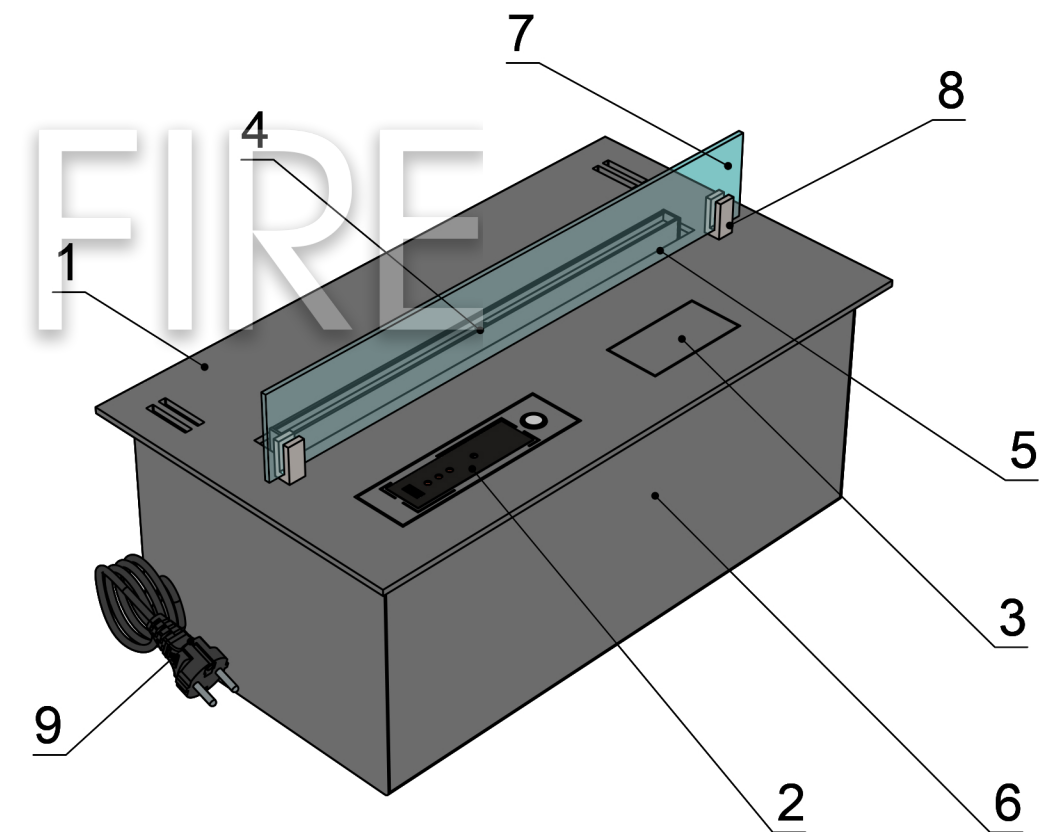

**Front view**

**Side view**

**Top view**

- 1. Front panel.
- 2. Control panel.
- 3. Fuel tank filling hatch.
- 4. Arsonist.
- 5. Nozzle (line of fire).
- 6. Protective metal case.
- 7. Protective heat-resistant glass.
- 8. Glass holder.
- 9. Cable/connector for connecting to the electrical network.

Size	Automatic bio fireplace model Dalex	
	D500	D600
L1, mm	500	600
L2, mm	465	565
L3, mm	400	500
L4, mm	460	560

Front view

Side view

Top view

- 1. Front panel.
- 2. Control panel hatch.
- 3. Fuel tank filling hatch.
- 4. Arsonist.
- 5. Nozzle (line of fire).
- 6. Protective metal case.
- 7. Protective heat-resistant glass.
- 8. Glass holder.
- 9. Cable/connector for connecting to the electrical network.

Front view

Side view

Top view

Size	Automatic bio fireplace model Dalex				
	D1600	D1700	D1800	D1900	D2000
L1, mm	1600	1700	1800	1900	2000
L2, mm	1565	1665	1765	1865	1965
L3, mm	1500	1600	1700	1800	1900
L4, mm	1560	1660	1760	1860	1960

Front view

Side view

Top view

Automatic bio fireplace model Dalex

Size	Automatic bio fireplace model Dalex									
	D2100	D2200	D2300	D2400	D2500	D2600	D2700	D2800	D2900	D3000
L1, mm	2100	2200	2300	2400	2500	2600	2700	2800	2900	3000
L2, mm	2065	2165	2265	2365	2465	2565	2665	2765	2865	2965
L3, mm	2000	2100	2200	2300	2400	2500	2600	2700	2800	2900
L4, mm	1030	1080	1130	1180	1230	1280	1330	1380	1430	1480