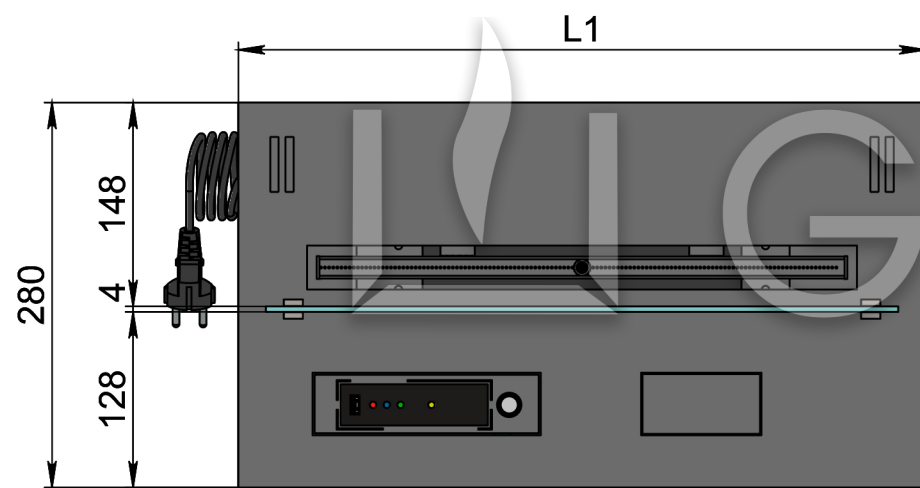

Top view

1. Front panel.
2. Control panel.
3. Fuel tank filling hatch.
4. Arsonist.
5. Nozzle (line of fire).
6. Protective metal case.
7. Protective heat-resistant glass.
8. Glass holder.
9. Cable/connector for connecting to the electrical network.

Size	Automatic bio fireplace model Dalex	
	D500	D600
L1, mm	500	600
L2, mm	465	565
L3, mm	400	500
L4, mm	460	560