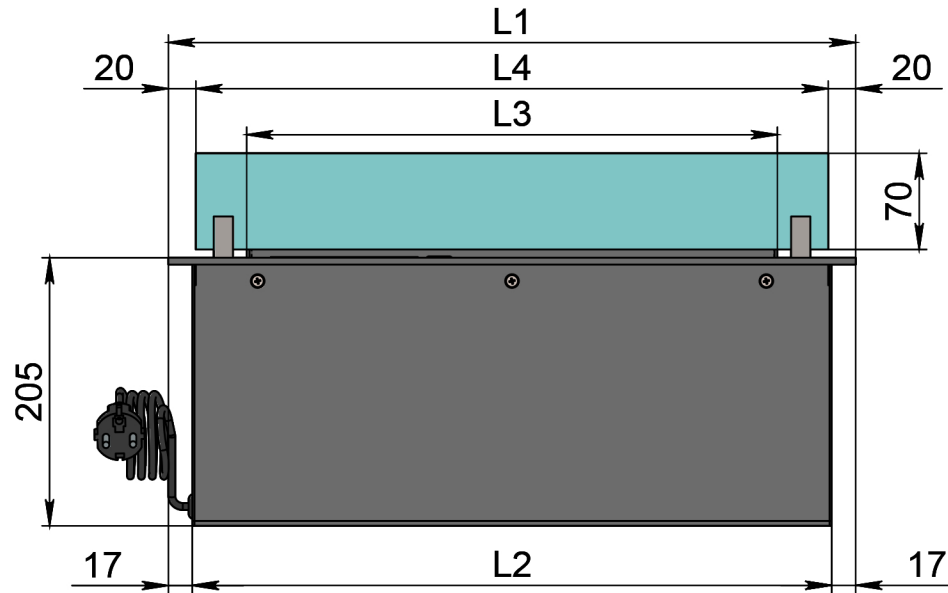

Front view

1. Front panel.
2. Control panel.
3. Fuel tank filling hatch.
4. Arsonist.
5. Nozzle (line of fire).
6. Protective metal case.
7. Protective heat-resistant glass.
8. Glass holder.
9. Cable/connector for connecting to the electrical network.

Size	Automatic bio fireplace model Dalex	
	D500	D600
L1, mm	500	600
L2, mm	465	565
L3, mm	400	500
L4, mm	460	560