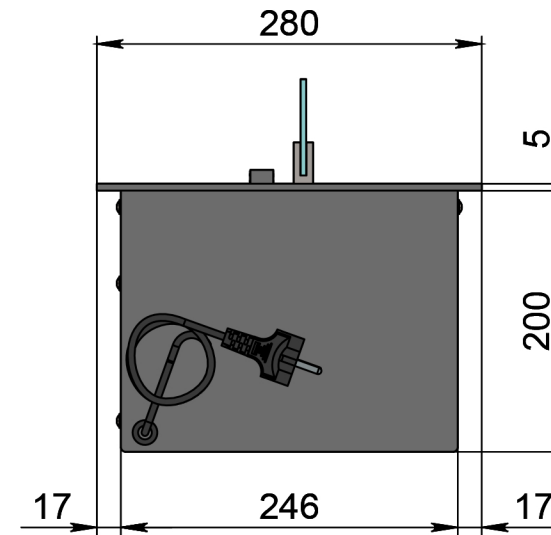

Side view

1. Front panel.
2. Control panel.
3. Fuel tank filling hatch.
4. Arsonist.
5. Nozzle (line of fire).
6. Protective metal case.
7. Protective heat-resistant glass.
8. Glass holder.
9. Cable/connector for connecting to the electrical network.

Size	Automatic bio fireplace model Dalex	
	D500	D600
L1, mm	500	600
L2, mm	465	565
L3, mm	400	500
L4, mm	460	560