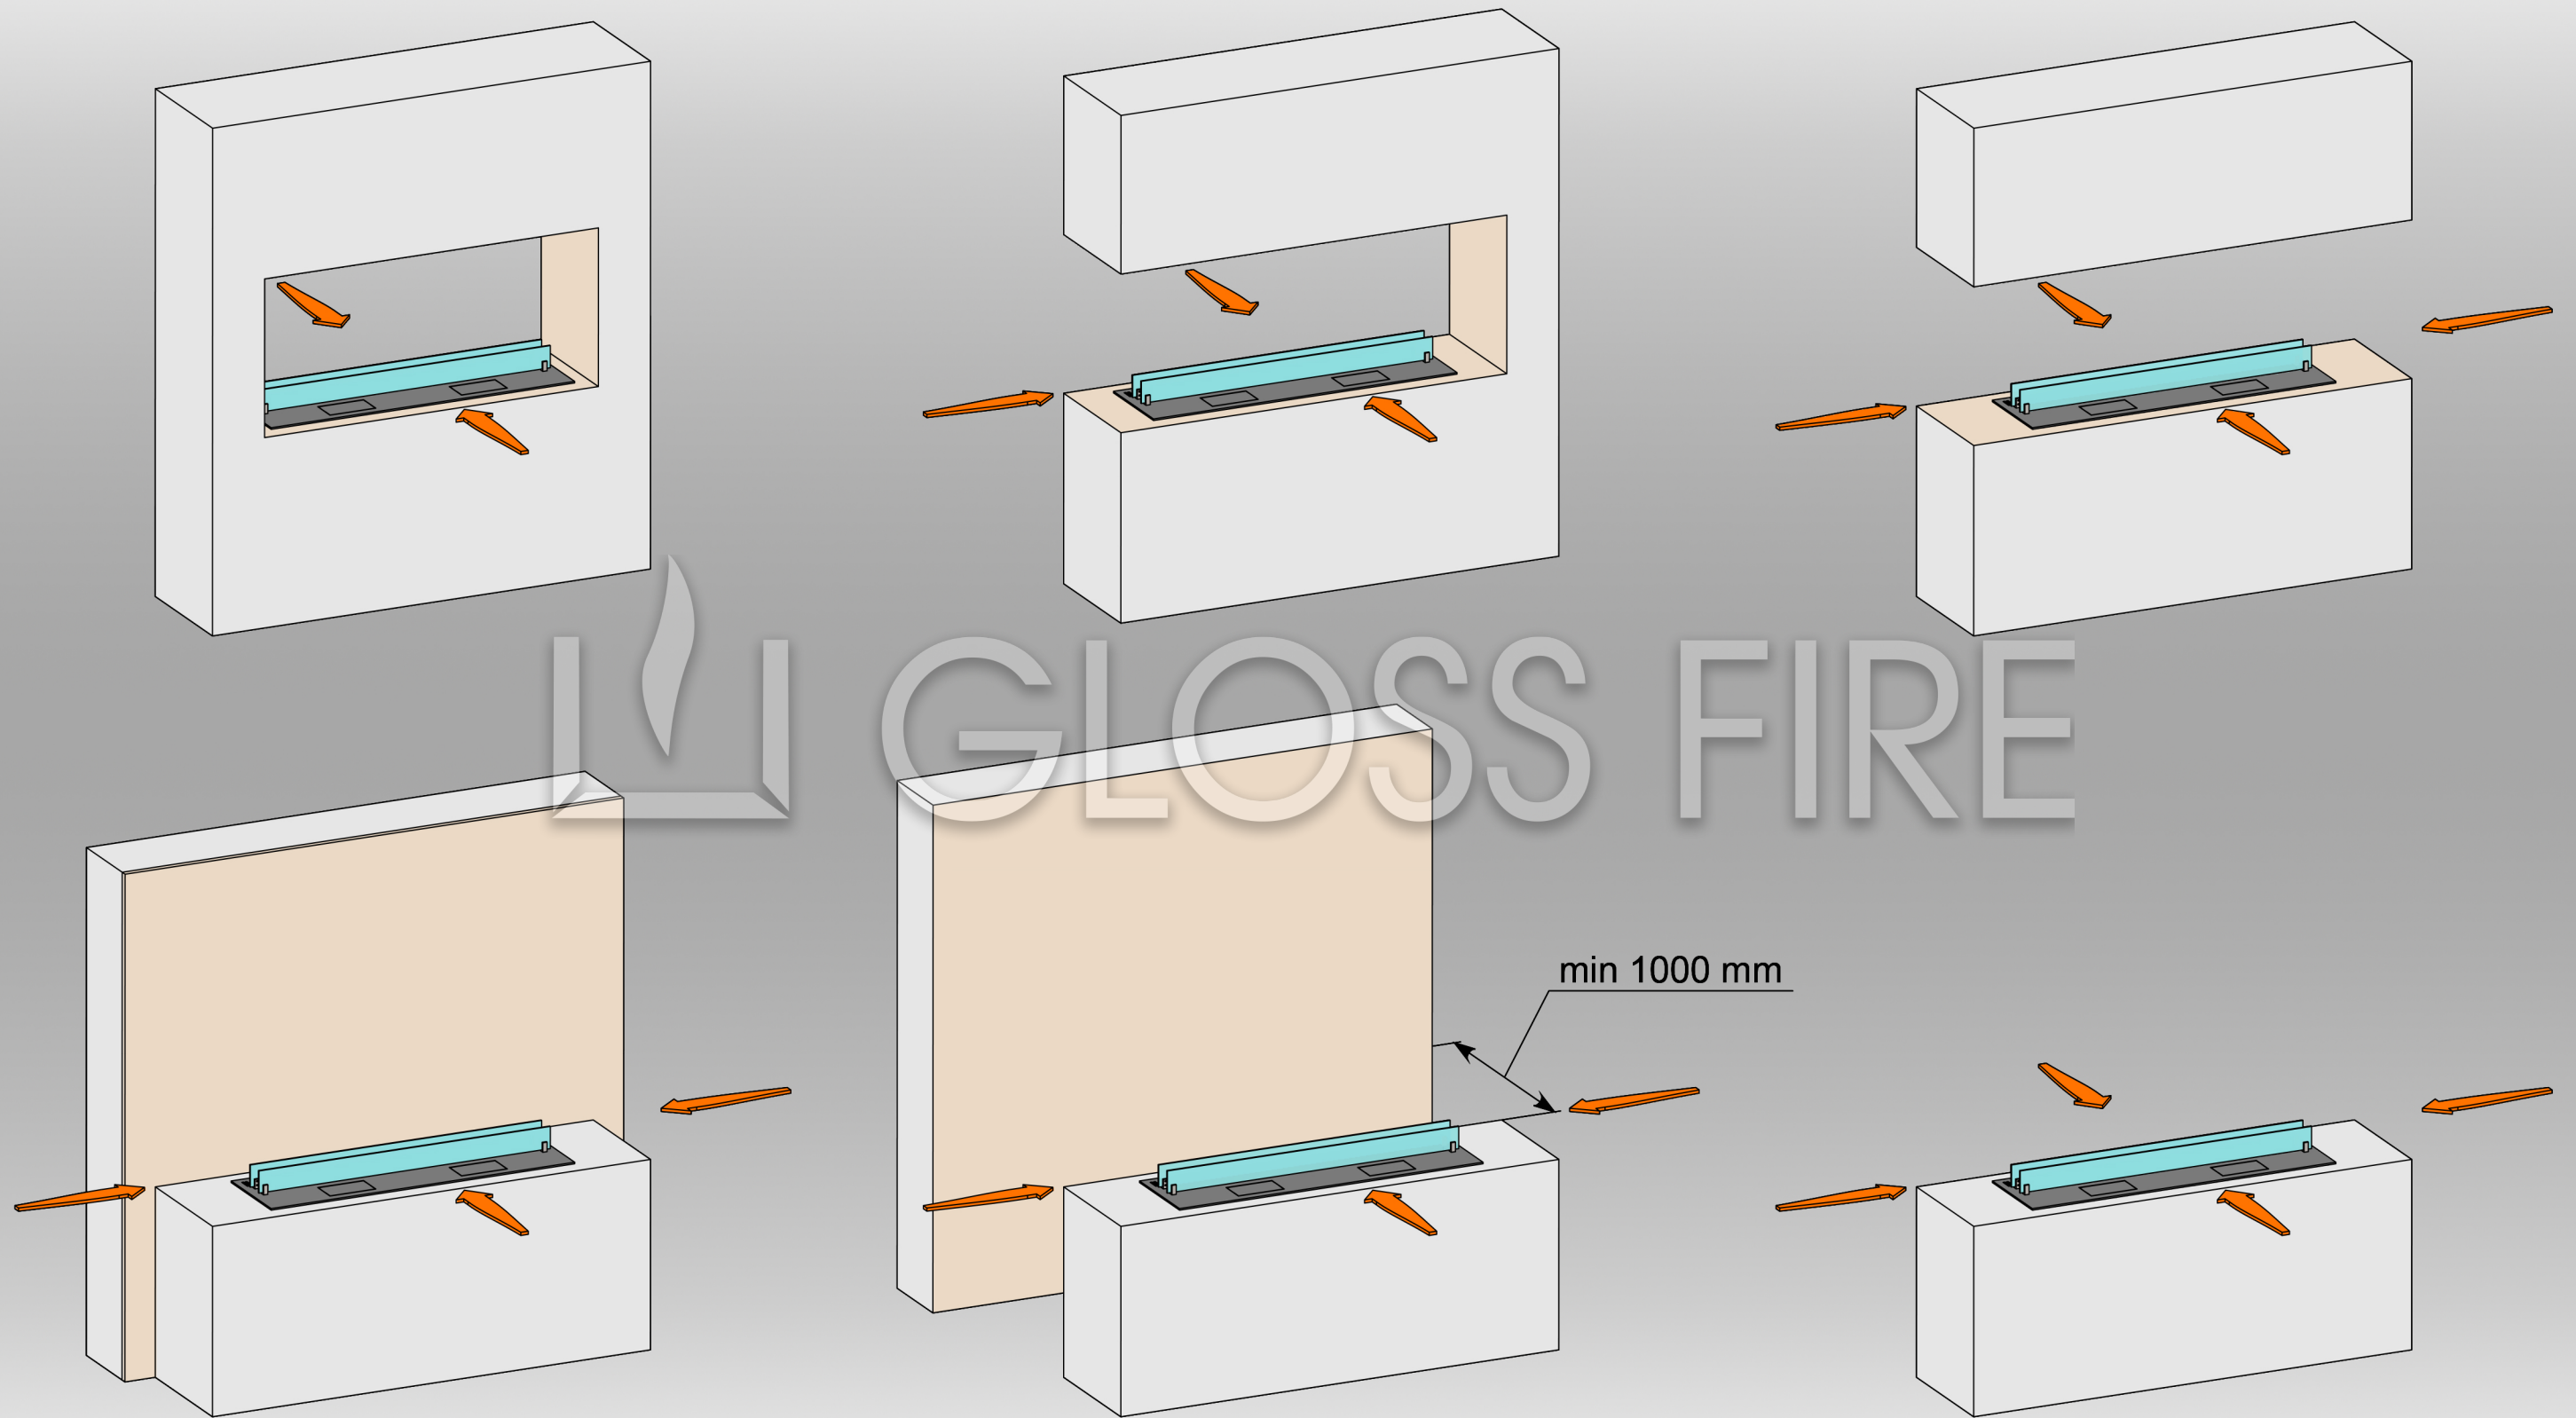

# INSTALLATION OPTIONS FOR AUTOMATIC BIO-FIREPLACE DALEX C2-70

**Attention!** Installing glass on a biofireplace is mandatory. Do not operate the biofireplace without a vertically installed glass. Provide a Euro-type plug socket next to the bio-fireplace.