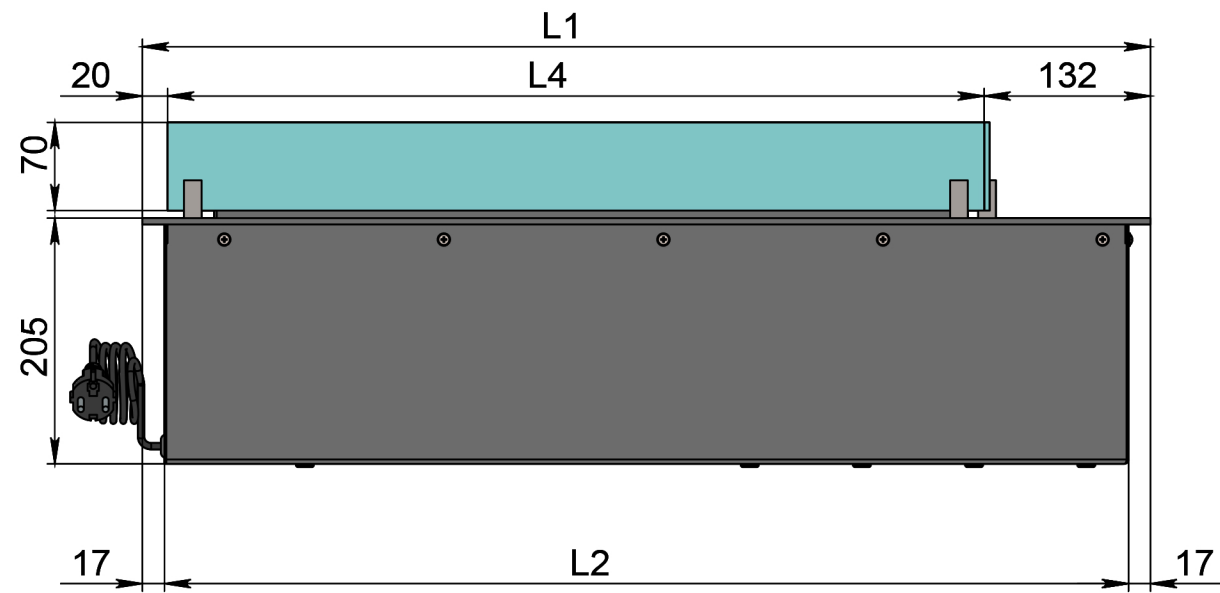

**Front view**

**Side view**

**Top view**

- 1. Front panel.
- 2. Control panel hatch.
- 3. Fuel tank filling hatch.
- 4. Arsonist.
- 5. Nozzle (line of fire).

- 6. Protective metal case.
- 7. Protective heat-resistant glass.
- 8. Glass holder.
- 9. Cable/connector for connecting to the electrical network.

Size	Automatic bio fireplace model Dalex corner-art.01							
	D500	D600	D700	D800	D900	D1000	D1100	D1200
L1, mm	500	600	700	800	900	1000	1100	1200
L2, mm	465	565	665	765	865	965	1065	1165
L3, mm	290	390	490	590	690	790	890	990
L4, mm	348	448	548	648	748	848	948	1048