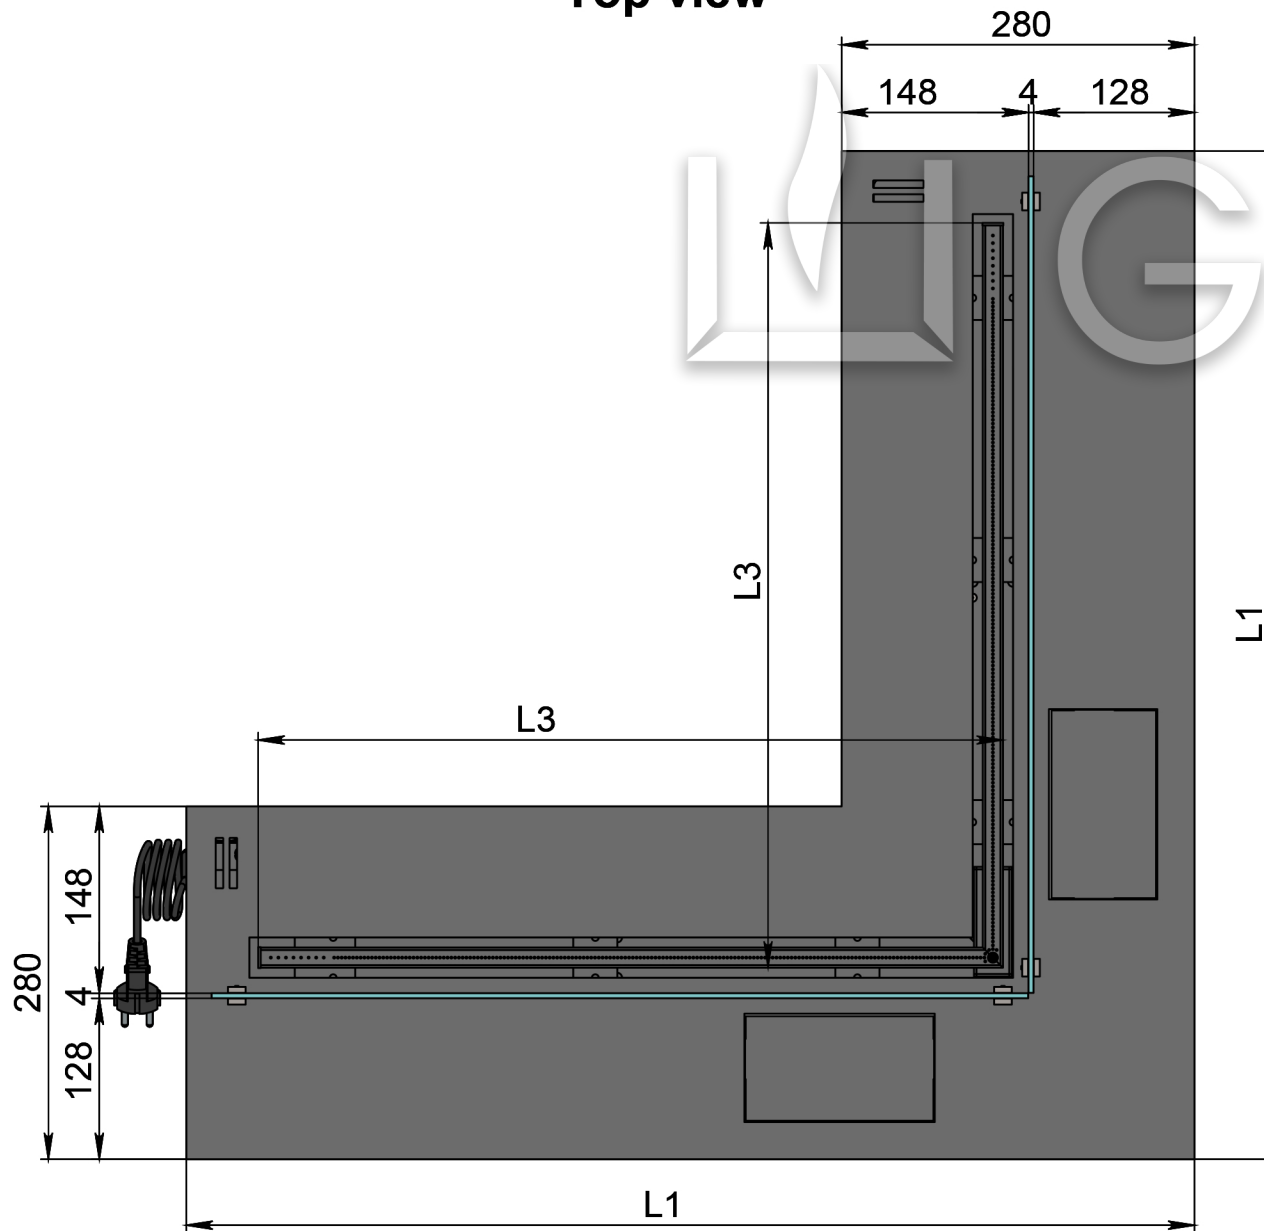

**Front view**

**Side view**

**Top view**

- 1. Front panel.
- 2. Control panel hatch.
- 3. Fuel tank filling hatch.
- 4. Arsonist.
- 5. Nozzle (line of fire).

- 6. Protective metal case.
- 7. Protective heat-resistant glass.
- 8. Glass holder.
- 9. Cable/connector for connecting to the electrical network.

Size	Automatic bio fireplace model Dalex corner-art.01							
	D500	D600	D700	D800	D900	D1000	D1100	D1200
L1, mm	500	600	700	800	900	1000	1100	1200
L2, mm	465	565	665	765	865	965	1065	1165
L3, mm	290	390	490	590	690	790	890	990
L4, mm	348	448	548	648	748	848	948	1048