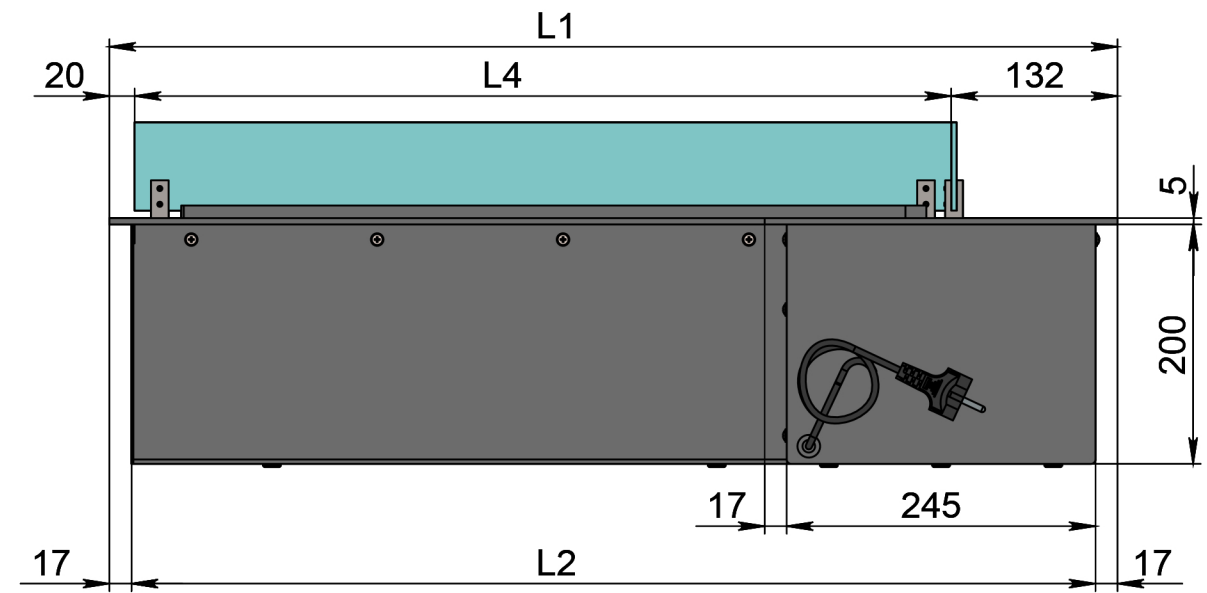

**Front view**

**Side view**

**Top view**

- 1. Front panel.
- 2. Control panel hatch.
- 3. Fuel tank filling hatch.
- 4. Arsonist.
- 5. Nozzle (line of fire).

- 6. Protective metal case.
- 7. Protective heat-resistant glass.
- 8. Glass holder.
- 9. Cable/connector for connecting to the electrical network.

Size	Automatic bio fireplace model Dalex corner-art.01							
	D500	D600	D700	D800	D900	D1000	D1100	D1200
L1, mm	500	600	700	800	900	1000	1100	1200
L2, mm	465	565	665	765	865	965	1065	1165
L3, mm	290	390	490	590	690	790	890	990
L4, mm	348	448	548	648	748	848	948	1048