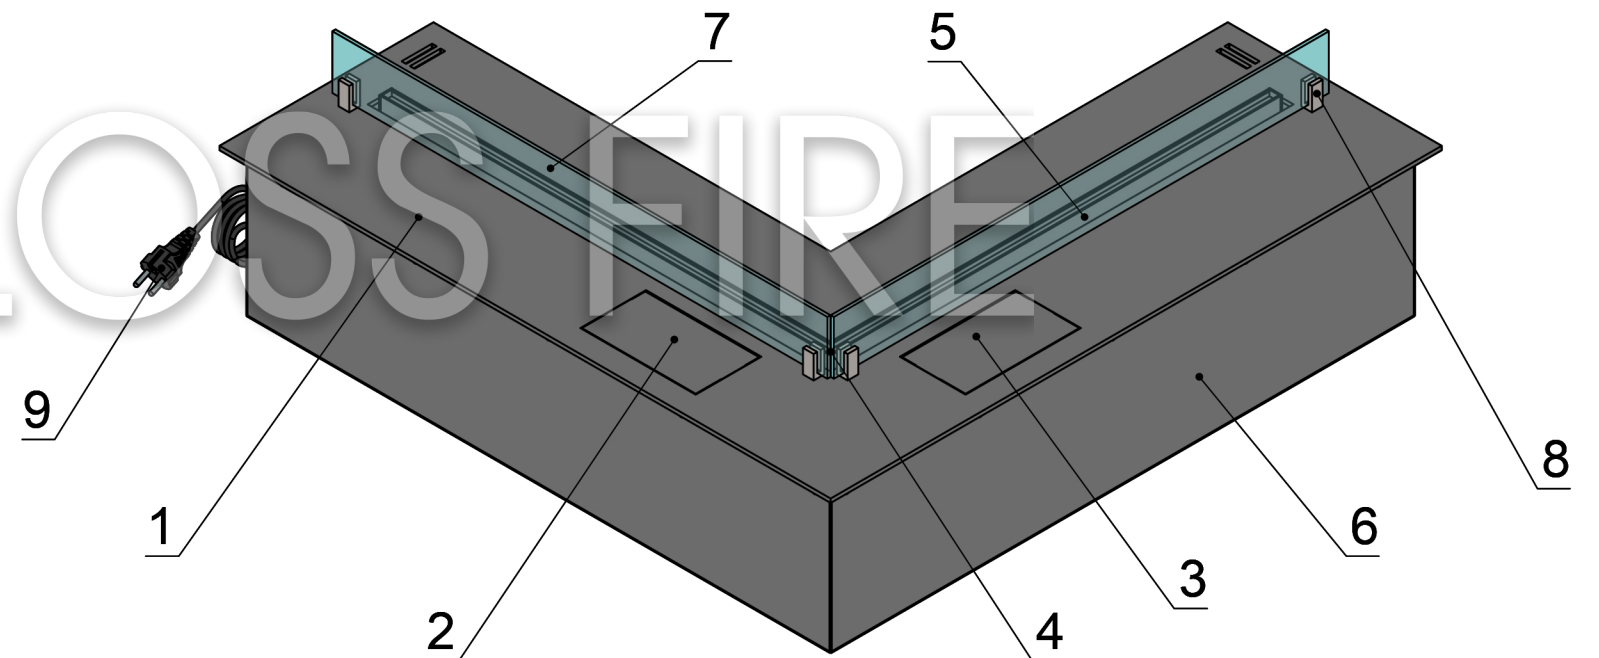

**Front view**

**Side view**

**Top view**

- 1. Front panel.
- 2. Control panel hatch.
- 3. Fuel tank filling hatch.
- 4. Arsonist.
- 5. Nozzle (line of fire).

- 6. Protective metal case.
- 7. Protective heat-resistant glass.
- 8. Glass holder.
- 9. Cable/connector for connecting to the electrical network.

Size	Automatic bio fireplace model Dalex corner-art.01							
	D500	D600	D700	D800	D900	D1000	D1100	D1200
L1, mm	500	600	700	800	900	1000	1100	1200
L2, mm	465	565	665	765	865	965	1065	1165
L3, mm	290	390	490	590	690	790	890	990
L4, mm	348	448	548	648	748	848	948	1048